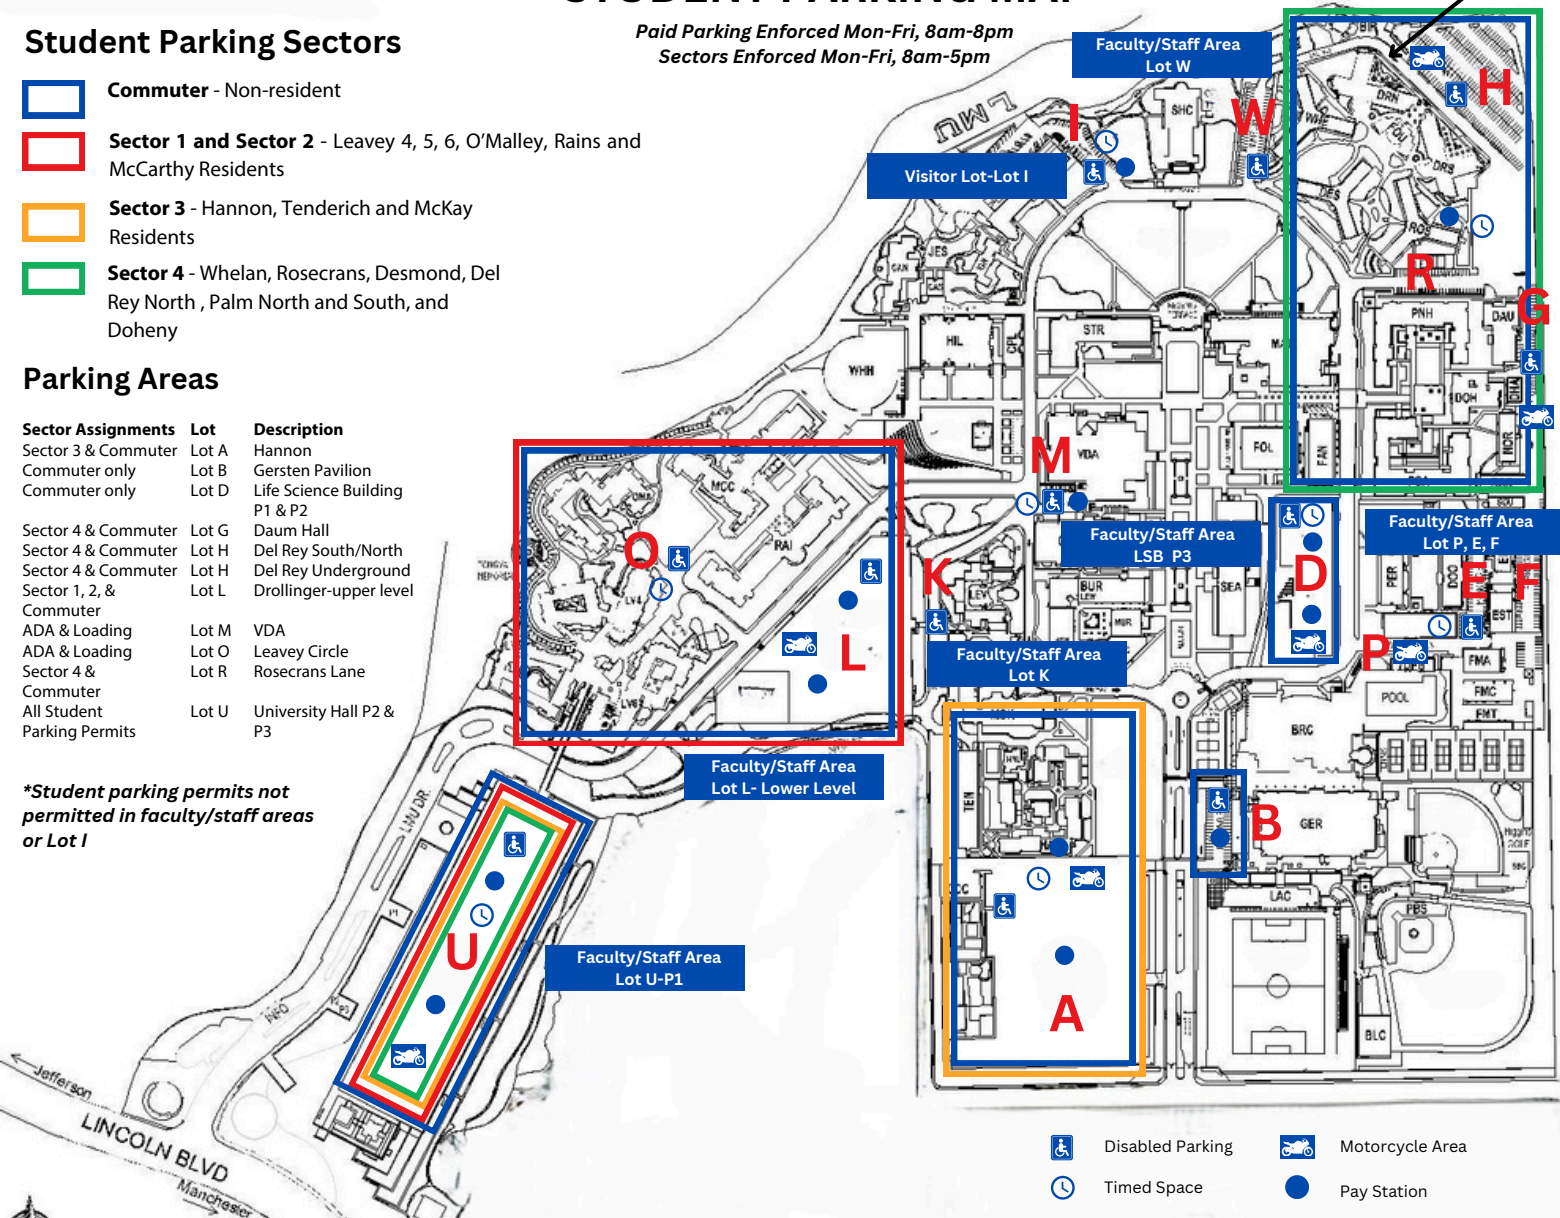

STUDENT PARKING MAP

Paid Parking Enforced Mon-Fri, 8am-8pm
Sectors Enforced Mon-Fri, 8am-5pm

Student Parking Sectors

- Commuter - Non-resident**
- Sector 1 and Sector 2 -** Leavey 4, 5, 6, O'Malley, Rains and McCarthy Residents
- Sector 3 -** Hannon, Tenderich and McKay Residents
- Sector 4 -** Whelan, Rosecrans, Desmond, Del Rey North, Palm North and South, and Doheny

Parking Areas

Sector Assignments	Lot	Description
Sector 3 & Commuter	Lot A	Hannon
Commuter only	Lot B	Gersten Pavilion
Commuter only	Lot D	Life Science Building P1 & P2
Sector 4 & Commuter	Lot G	Daum Hall
Sector 4 & Commuter	Lot H	Del Rey South/North
Sector 1, 2, & Commuter	Lot L	Drollinger-upper level
ADA & Loading	Lot M	VDA
ADA & Loading	Lot O	Leavey Circle
Sector 4 & Commuter	Lot R	Rosecrans Lane
All Student Parking Permits	Lot U	University Hall P2 & P3

**Student parking permits not permitted in faculty/staff areas or Lot I*

- Disabled Parking
- Motorcycle Area
- Timed Space
- Pay Station